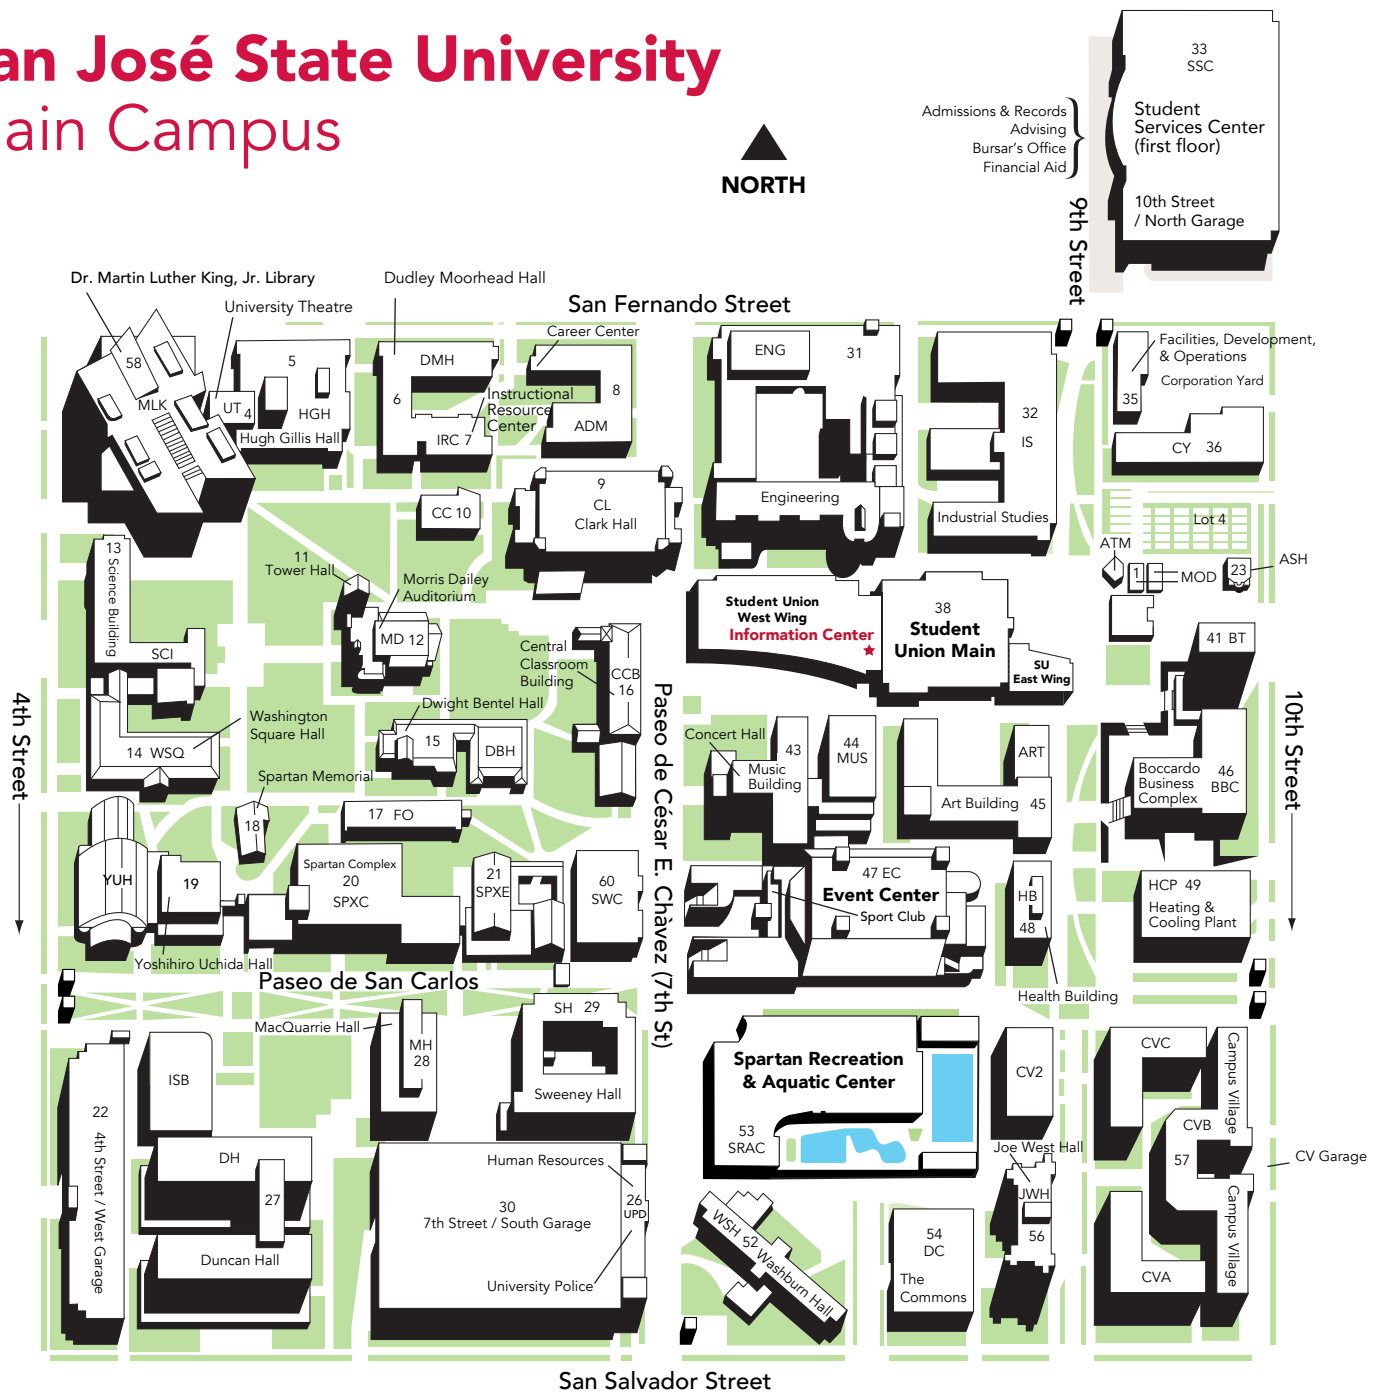

San José State University Main Campus

Directory

Building

Map

ADM Administration	8	HCP Heating & Cooling Plant	49	SWC Student Wellness Center	60
ART Art Building	45	HGH Hugh Gillis Hall	5	TH Tower Hall	11
ASH Associated Students House	23	IS Industrial Studies	32	UPD University Police Department	26
ATM Automated Teller Machines	39	ISB Interdisciplinary Science Building	27	UT University Theatre	4
BBC Boccardo Business Complex	46	IRC Instructional Resource Center	7	WSH Washburn Hall	52
BT Business Tower	41	JWH Joe West Hall	56	WSQ Washington Square Hall	14
CC Career Center	10	MH MacQuarrie Hall	28	YUH Yoshihiro Uchida Hall	19
CCB Central Classroom Building	16	MLK Dr. MLK Jr. Library	58		
CL Clark Hall	9	MD Morris Dailey Auditorium	12	CVA, CVB, CVC, CV2	
CH Concert Hall	43	MOD MOD A & B	1	Campus Village	57
CY Corporation Yard	35,36	MUS Music Building	44	CV Garage	57
DC The Commons (Dining)	54	SCI Science Building	13		
DMH Dudley Moorhead Hall	6	SM Spartan Memorial	18	Parking Garages	
DH Duncan Hall	27	SPXC Spartan Complex Central	20	4th Street / West Garage	22
DBH Dwight Bentel Hall	15	SPXE Spartan Complex East	21	7th Street / South Garage	30
ENG Engineering Building	31	SRAC Spartan Recreation & Aquatic Center	53	10th Street / North Garage	33
EC Event Center	47	SSC Student Services Center	33		
FO Faculty Offices	17	SU Student Union	38		
HB Health Building	48	SH Sweeney Hall	29		

INFORMATION CENTER
STUDENT UNION, INC.
408-924-6350

Area Closed For Construction

**SCAN QR CODE TO
VIEW AND SAVE MAPS
TO YOUR PHONE.**